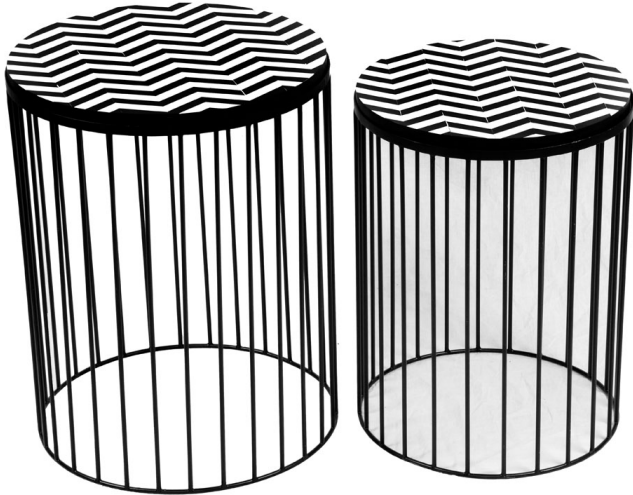

Geometric Bone Inlay work Nest of tables, set of 2

FR-116A&B

Dimension

Big Table: D18" x H21" and Small Table Dia 16" x H18"

Finishing: Black tone

Description

Set of 2 circular Tables in black colour with bone inlay top. These side tables are a stylish and timeless addition to your living room. Solid metal frame in black colour with bone inlay top. Dimensions: Big Table: D18" x H21" and Small Table Dia 16" x H18"